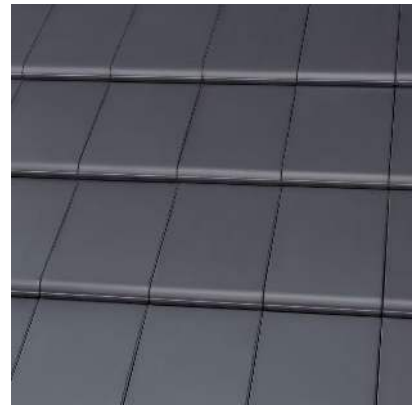

## General Information

Type	Semi matt engobe
Colour	Silver grey
Description	Semi matt silver grey engobed roof tile
Gloss	Semi matt
Application	Disc cabin
Temperature	990–1010° C
Atmosphere	-
Specifications	
P: H <sub>2</sub> O	-
Density / Specific gravity	-
Viscosity	-